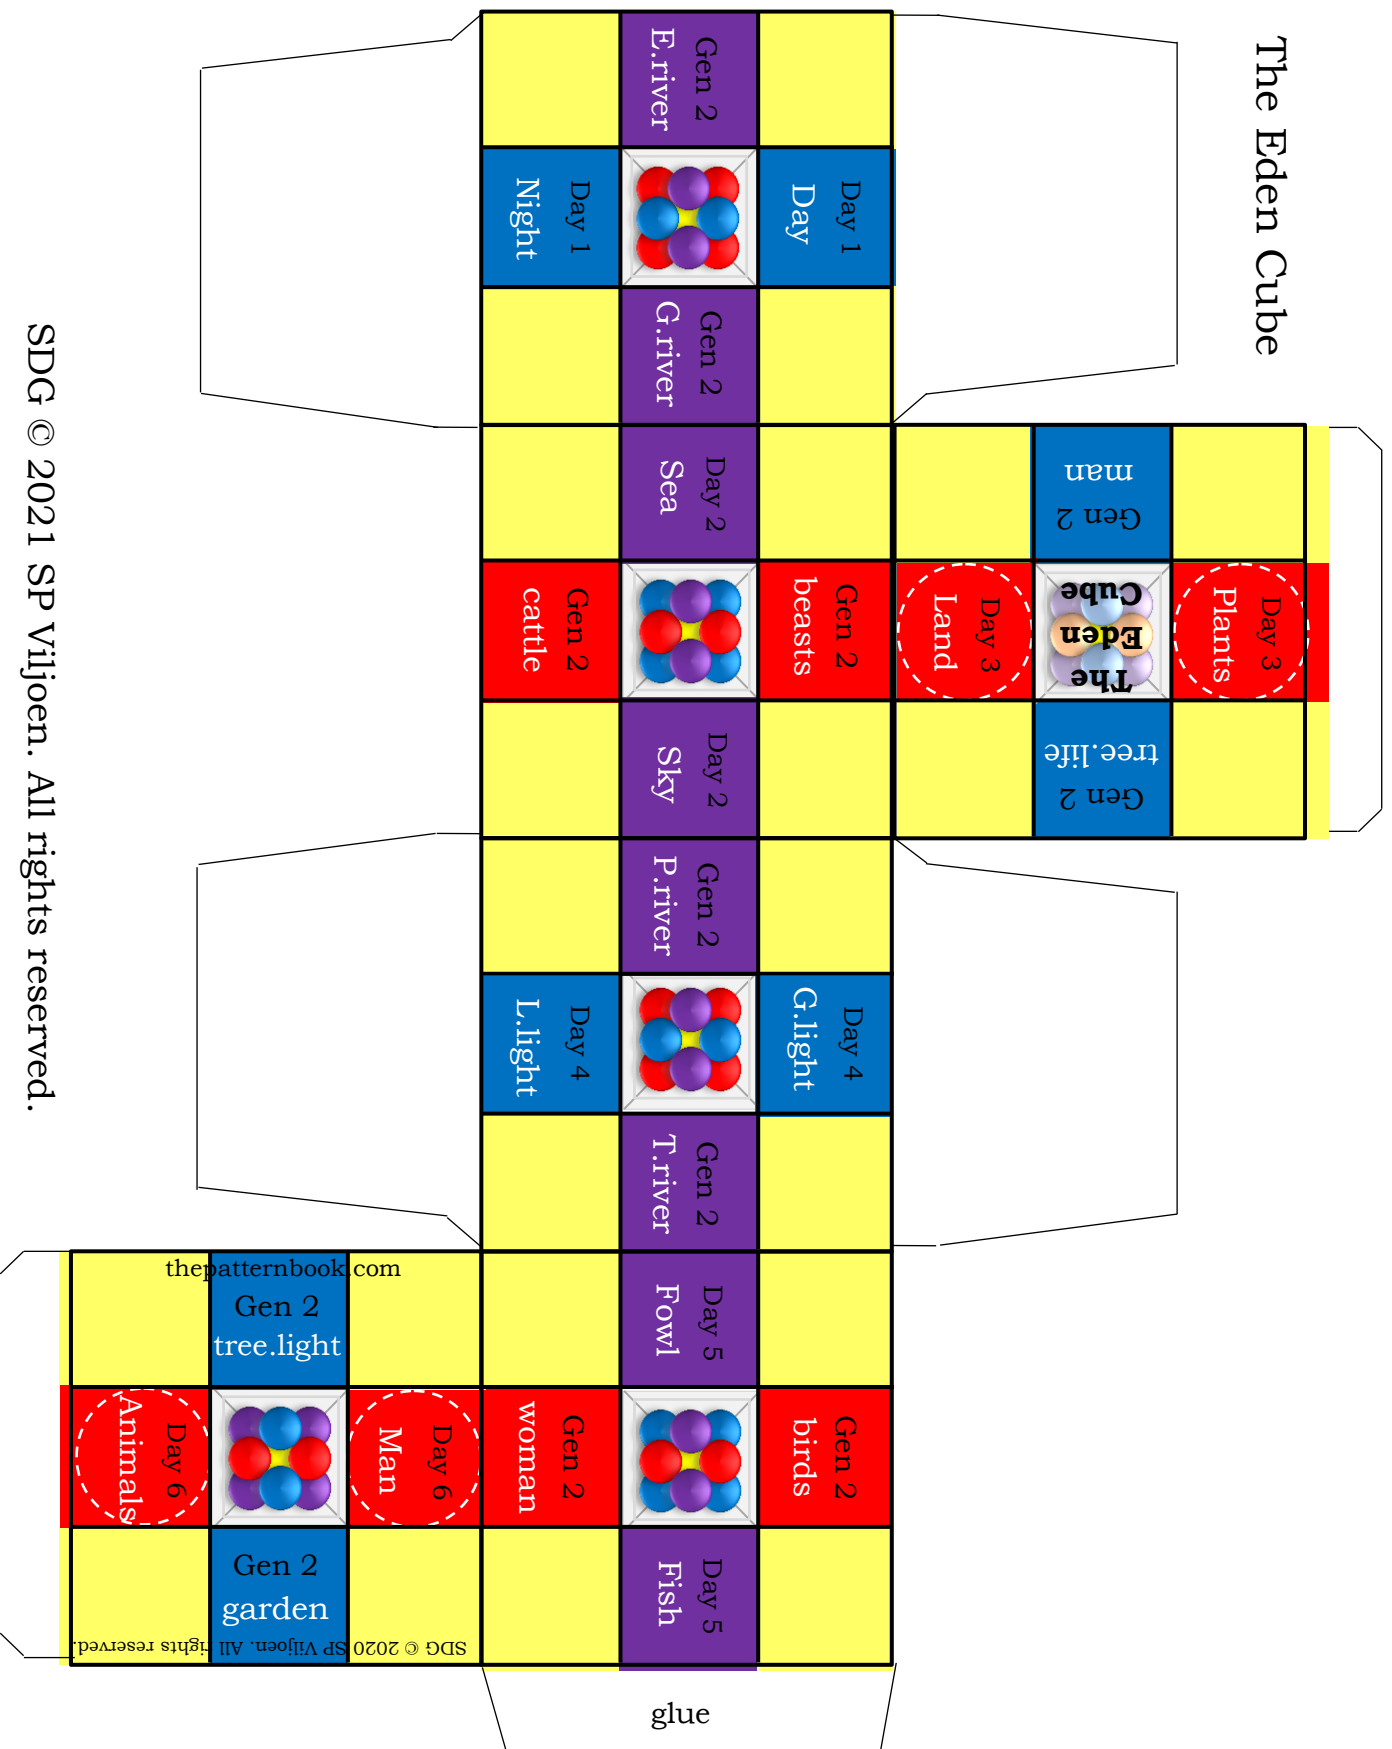

The Eden Cube

SDG © 2021 SP Viljoen. All rights reserved.

The 1st Cube

SDG © 2021 SP Viljoen. All rights reserved.

The Pattern Cube

glue

SDG © 2021 SP Viljoen. All rights reserved.

The Creation Cube