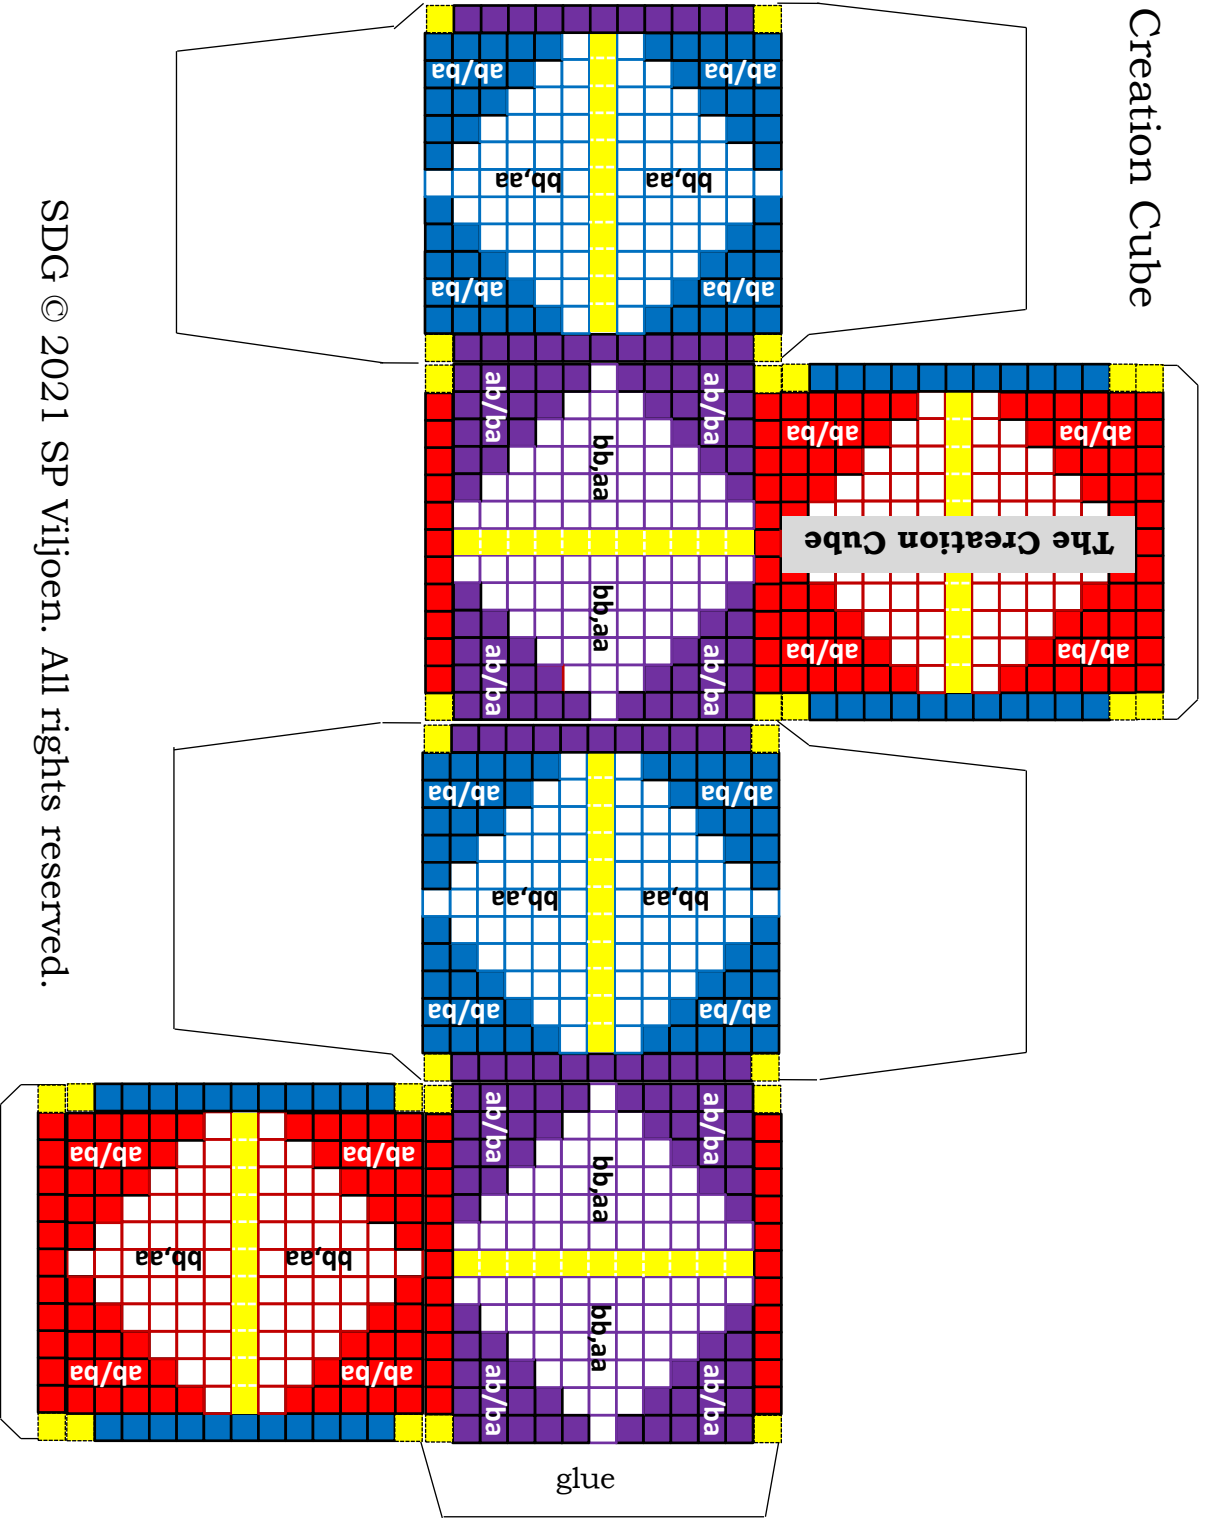

The Eden Cube

SDG © 2021 SP Viljoen. All rights reserved.

The 1st Cube

SDG © 2021 SP Viljoen. All rights reserved.

The Pattern Cube

glue

SDG © 2021 SP Viljoen. All rights reserved.

The Creation Cube