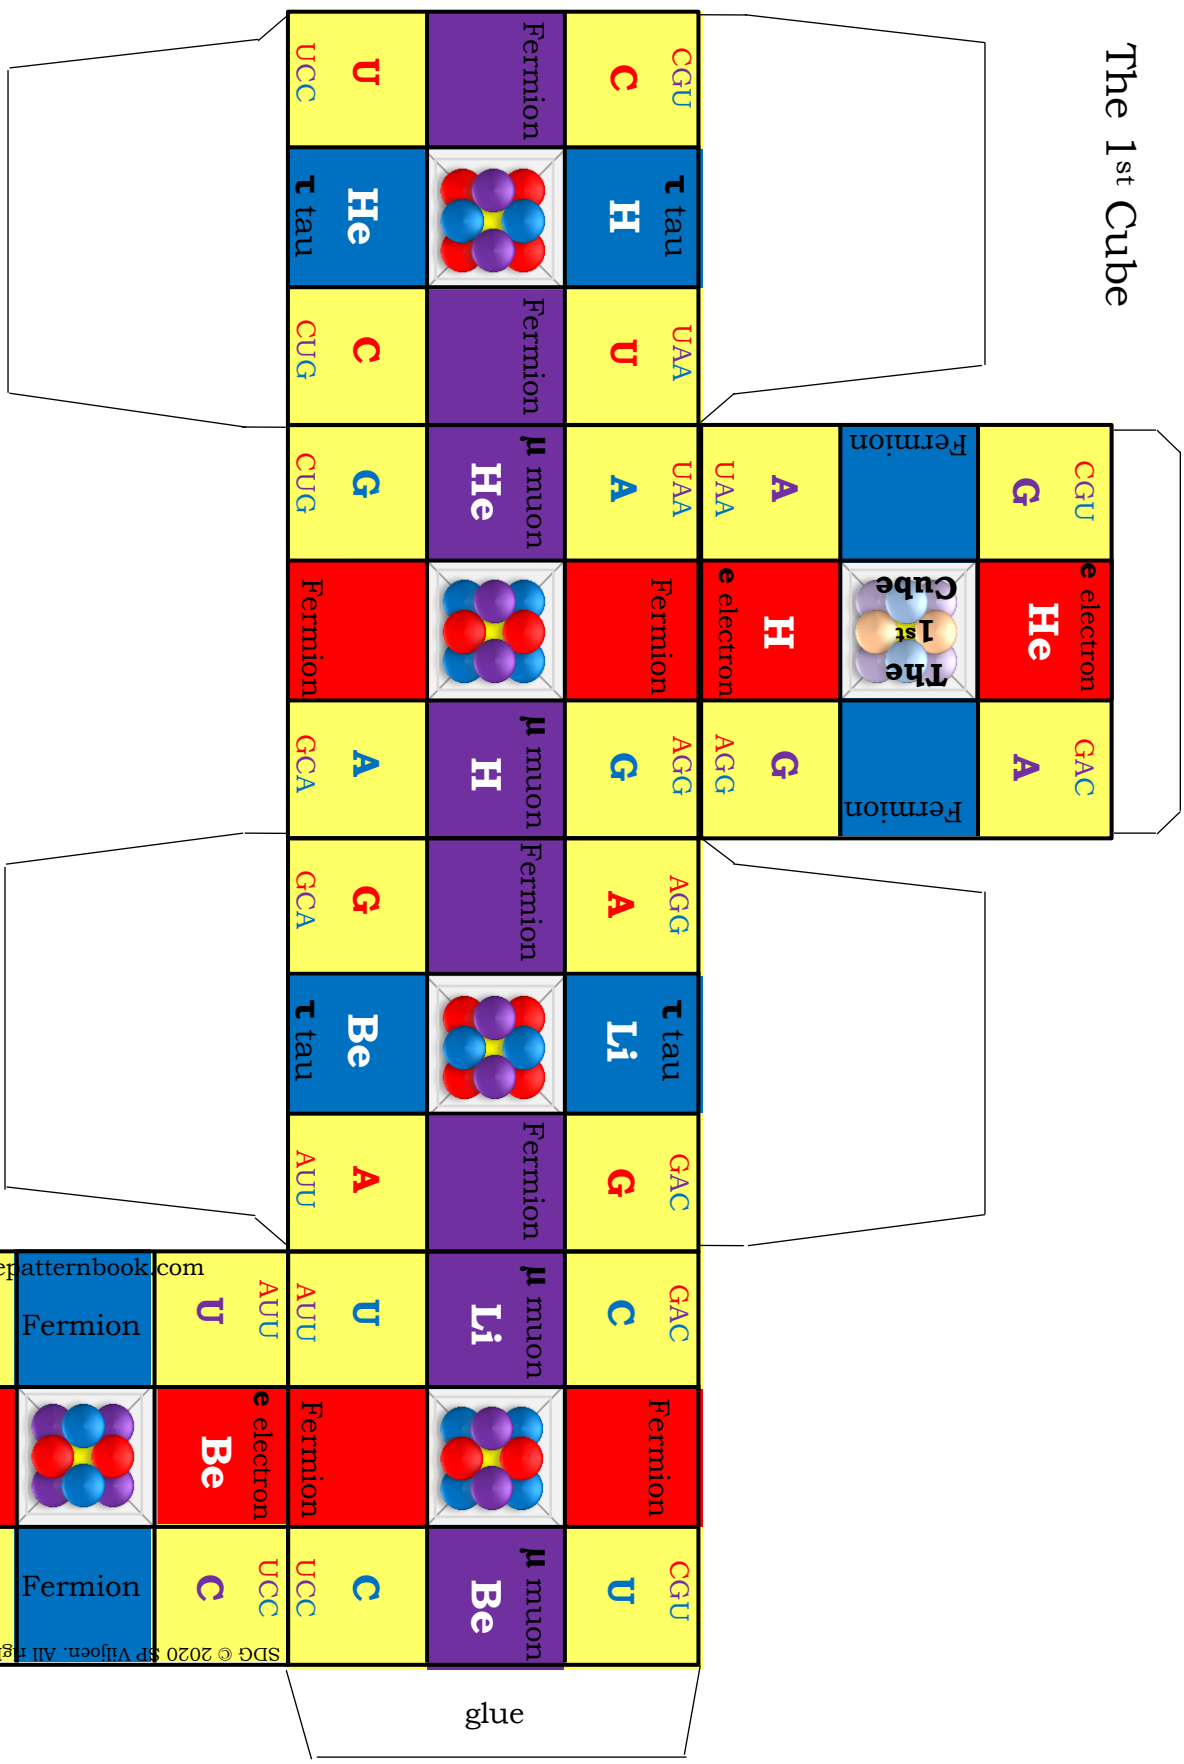

The Eden Cube

SDG © 2021 SP Viljoen. All rights reserved.

The 1st Cube

SDG © 2021 SP Viljoen. All rights reserved.

The Pattern Cube

glue

SDG © 2021 SP Viljoen. All rights reserved.

The Creation Cube